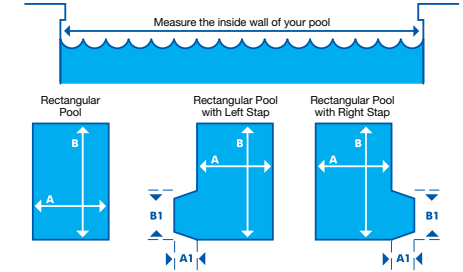

UTC 75/100 Cost effective 75 or 100mm for small to large pools

UTCAG Cost effective 50 or 75mm for above ground pools

3 POOL SIZE

Simply decide on the essential details:

- (1) type of cover (2) roller system
- (3) pool size: length (B) X width (A) (+ step area) = Total square metres.

Ask for a quote let's say - 52m² 525B with an ST roller. Take into account if your pool is indoors or outside. Do you need more heat or less or have leaf debris. Remember your roller adds years to the life of the cover. Does your pool have non-standard features? These are some determining facts you need to discuss with us.

For shaped pools, treat as rectangular

And the answer is:

My Daisy Cover: \$

My Daisy Roller: \$

Square Metre Total:

Installation:

Distributor Quote from:

4 ORDER YOUR DAISY FROM AN APPROVED EXPERT