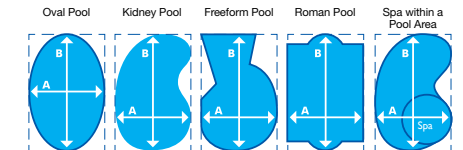

UTC 75/100 Cost effective 75 or 100mm for small to large pools

UTCAG Cost effective 50 or 75mm for above ground pools

3 POOL SIZE

Simply decide on the essential details:

- (1) type of cover (2) roller system
- (3) pool size: length (B) X width (A) (+ step area) = Total square metres.

Ask for a quote let's say - 52m² 525B with an ST roller. Take into account if your pool is indoors or outside. Do you need more heat or less or have leaf debris. Remember your roller adds years to the life of the cover. Does your pool have non-standard features? These are some determining facts you need to discuss with us.

For shaped pools, treat as rectangular

And the answer is:

My Daisy Cover: \$

My Daisy Roller: \$

Square Metre Total:

Installation:

Distributor Quote from:

4 ORDER YOUR DAISY FROM AN APPROVED EXPERT