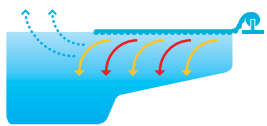

SAVE on chemicals.
Reduce salt and chemical use by up to 50%.

SAVE on time.
Rolls off and on in 30 seconds.

SAVE on evaporation.
Reduces evaporation by 97%.

SAVE money
Higher quality. Better design. Lasts longer.

SAVE with a rebate.
Check with your local water authority.

Daisy Saves
warmth and evaporation

Daisy Saves
on cleaning

Daisy Saves
on chemical loss

WinterKleen covers are ideal when the pool is not in use for extended periods and save your UltraDome Daisy cover from unnecessary exposure. WinterKleen stretches tightly over your pool so that leaves and debris blow off.