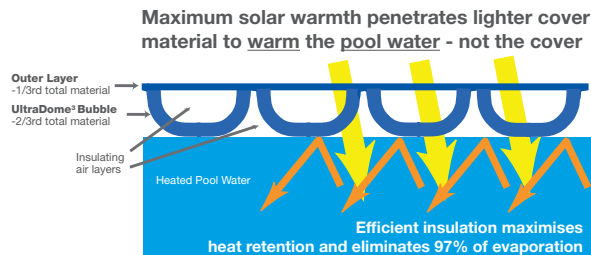

BUILT TO LAST

Years of research and development by Daisy under Australian conditions, has resulted in a technically innovative design that is exclusive to Daisy.

Only Daisy pool covers utilise the trademarked and award-winning UltraDome™ technology. Our unique design and moulding technique enables the polyethylene (PE) bubble layer to be formed in a profile that is consistent in thickness. The results:

- the elimination of weak points for maximum durability and greater strength
- super toughened to resist salt, sun and chemicals
- maximum insulation and minimised heat and water loss.

This means you can enjoy your Daisy and pool longer!